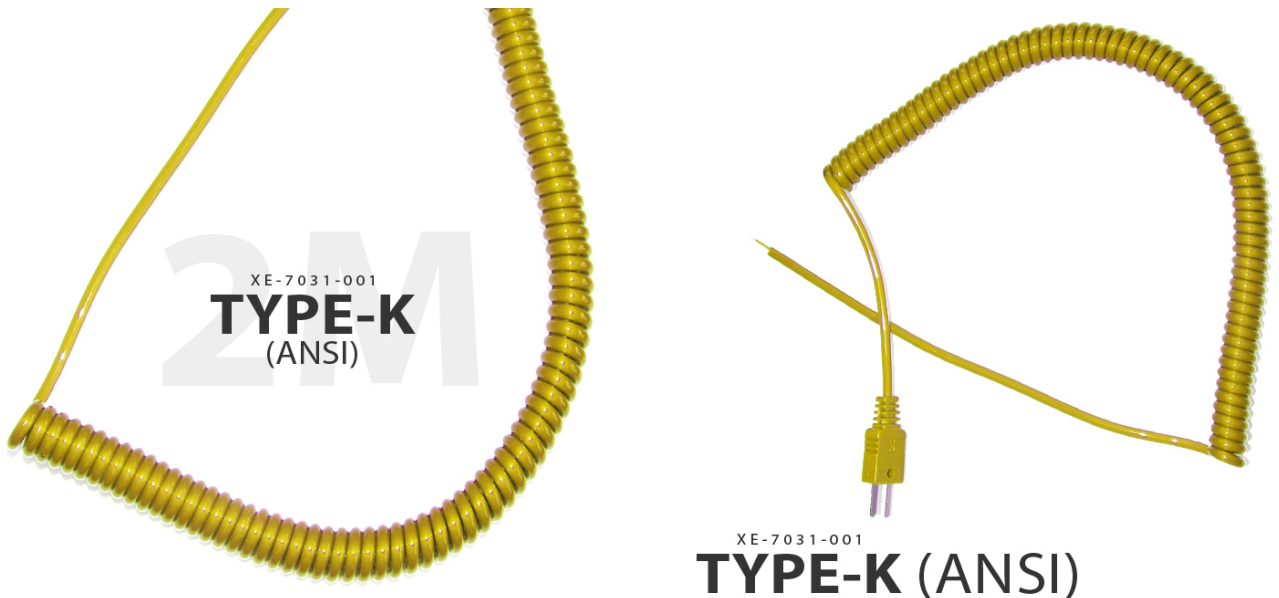

Type K Retractable Curly Thermocouple Lead (ANSI)

Labfacility are the UK's leading manufacturer of Temperature Sensors, Thermocouple Connectors and associated Temperature Instrumentation and stockings of Thermocouple Cables. The Company has been trading since 1971 and is ISO9001 accredited.

Available in type K

Colour coded to ANSI

2 Metres in length when fully extended

Terminated with a fitted miniature plug

Polyurethane outer

Specifications

Specifications

Product Code	XE-7031-001
Cable Length	2M fully extended
Cable Type	Polyurethane outer
Connector Type	Thermocouple Plug
Connector Size	Miniature
Colour	Yellow
Standards Met	Colour code (cores & jacket) to ANSI MC96.1
Thermocouple Type	K
Termination Type	Miniature Thermocouple Plug