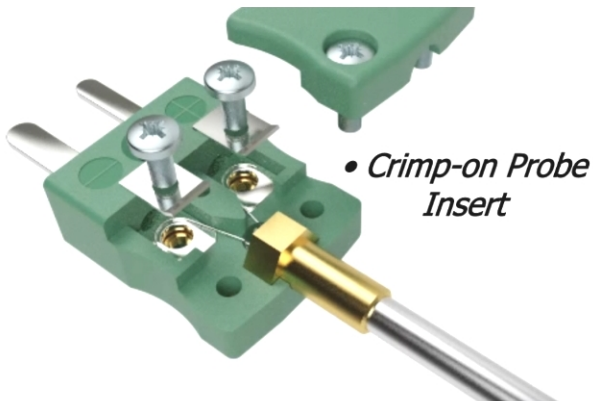

Crimp on Brass Probe Supports

Labfacility are the UK's leading manufacturer of Temperature Sensors, Thermocouple Connectors and associated Temperature Instrumentation and stockings of Thermocouple Cables. The Company has been trading since 1971 and is ISO9001 accredited.

Crimp on Brass Support Probe
For Miniature or Standard Thermocouple Connectors

Specifications