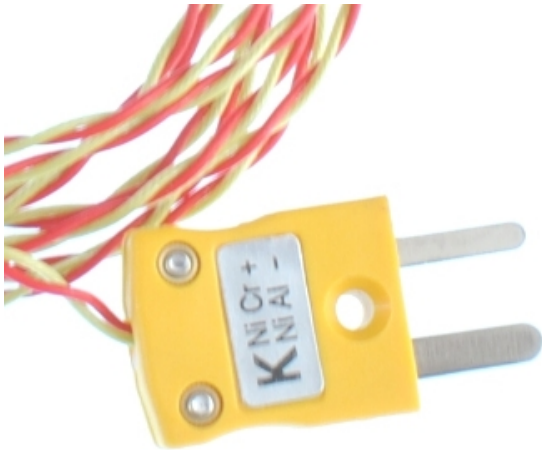

## PFA insulated ANSI Exposed Junction Thermocouple with Miniature Plug - Types K,T

Labfacility are the UK's leading manufacturer of Temperature Sensors, Thermocouple Connectors and associated Temperature Instrumentation and stockings of Thermocouple Cables. The Company has been trading since 1971 and is ISO9001 accredited.

**Need Your Temperature Sensor calibrated?**

Traceable to ISO17025 (UKAS) calibration standards, Labfacility offer a choice of a 3 or 5 point traceable calibration using our in-house calibration facility.

**Please be aware that if you add a calibration option to your order you will be contacted regarding delivery information.**

**Specifications****Specifications**

<b>General Description</b>	Fast response, welded exposed junction
<b>Thermocouple Type</b>	K or T
<b>Thermocouple Junction</b>	Exposed
<b>Cable Length</b>	300mm, 1, 2, 5 or 10 metre
<b>Cable Type</b>	Teflon® PFA insulated twin-twisted lead
<b>Core / Strands</b>	1/0.2 or 1/0.3mm solid
<b>Cable Termination</b>	Miniature Plug
<b>Max. Temperature</b>	+250°C
<b>Min. Temperature</b>	-75°C
<b>Standards Met</b>	ANSI MC96.1