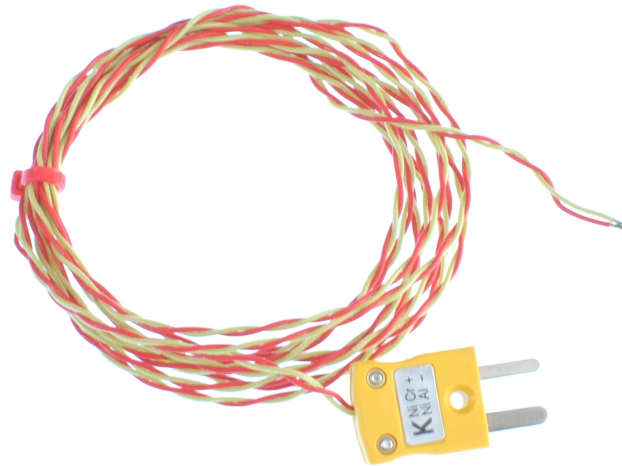

## PFA insulated ANSI Exposed Junction Thermocouple with Miniature Plug - Types K,T

Labfacility are the UK's leading manufacturer of Temperature Sensors, Thermocouple Connectors and associated Temperature Instrumentation and stockings of Thermocouple Cables. The Company has been trading since 1971 and is ISO9001 accredited.

**Need Your Temperature Sensor calibrated?**

Traceable to ISO17025 (UKAS) calibration standards, Labfacility offer a choice of a 3 or 5 point traceable calibration using our in-house calibration facility.

**Please be aware that if you add a calibration option to your order you will be contacted regarding delivery information.**

**Specifications****Specifications**

<b>General Description</b>	Fast response, welded exposed junction
<b>Thermocouple Type</b>	K or T
<b>Thermocouple Junction</b>	Exposed
<b>Cable Length</b>	300mm, 1, 2, 5 or 10 metre
<b>Cable Type</b>	Teflon® PFA insulated twin-twisted lead
<b>Core / Strands</b>	1/0.2 or 1/0.3mm solid
<b>Cable Termination</b>	Miniature Plug
<b>Max. Temperature</b>	+250°C
<b>Min. Temperature</b>	-75°C
<b>Standards Met</b>	ANSI MC96.1