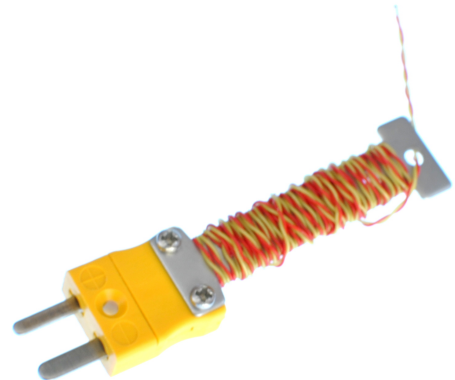

PFA Cable Tidy ANSI Exposed Junction Thermocouple with Fitted Mini Plug - Types K,T

Labfacility are the UK's leading manufacturer of Temperature Sensors, Thermocouple Connectors and associated Temperature Instrumentation and stockings of Thermocouple Cables. The Company has been trading since 1971 and is ISO9001 accredited.

Need Your Temperature Sensor calibrated?

Traceable to ISO17025 (UKAS) calibration standards, Labfacility offer a choice of a 3 or 5 point traceable calibration using our in-house calibration facility.

Please be aware that if you add a calibration option to your order you will be contacted regarding delivery information.

Specifications**Specifications**

General Description	A complete, precision fine wire, high sensitivity thermocouple with a fitted miniature connector
Sensor Type	Cable Tidy Thermocouple with Fitted Miniature ANSI Plug
Thermocouple Type	K or T
Thermocouple Junction	Exposed
Cable Length	1 or 2 metre
Cable Type	PFA twin twisted
Cable Termination	Miniature Plug
Max. Temperature	220°C
Tolerance	Class 1 wire for high accuracy
Standards Met	ANSI colour code