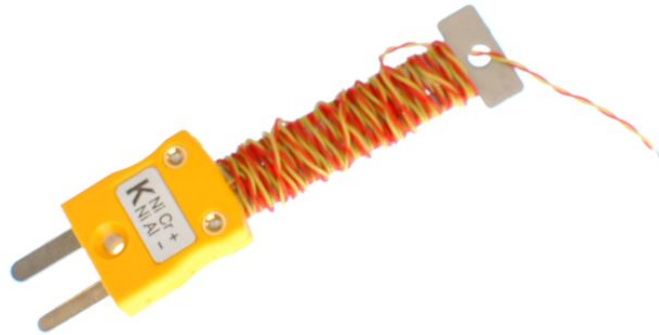

ANSI PFA Cable Tidy Exposed Junction Thermocouple with Fitted Mini Plug - Type K - 2M

Labfacility are the UK's leading manufacturer of Temperature Sensors, Thermocouple Connectors and associated Temperature Instrumentation and stockings of Thermocouple Cables. The Company has been trading since 1971 and is ISO9001 accredited.

Specifications**Specifications**

Product Code	XE-5607-001
General Description	A complete, precision fine wire, high sensitivity thermocouple with a fitted miniature connector
Sensor Type	Cable Tidy Thermocouple with Fitted Miniature ANSI Plug
Thermocouple Type	K
Thermocouple Junction	Exposed
Cable Length	2M
Cable Type	PFA twin twisted
Cable Termination	Miniature Plug
Max. Temperature	220°C
Tolerance	Class 1 wire for high accuracy
Standards Met	ANSI colour coded
Connector Type	Plug
Connector Size	Miniature
Colour	Yellow
Series	Cable Tidy Exposed Junction