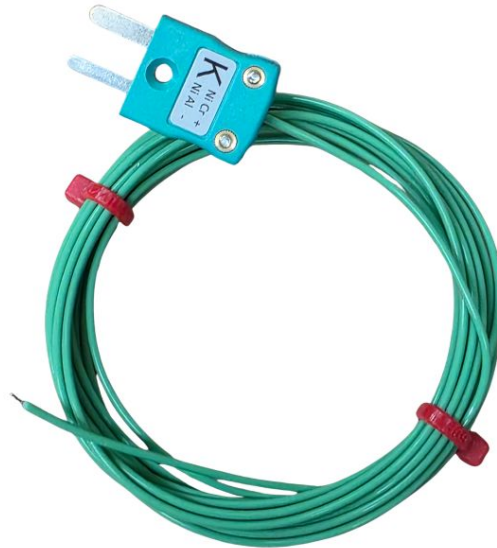

PFA Insulated Flat Pair IEC Exposed Junction Thermocouple with Miniature Plug - Type K - 1/0.3mm Strand Size - 1M Length

Labfacility are the UK's leading manufacturer of Temperature Sensors, Thermocouple Connectors and associated Temperature Instrumentation and stockings of Thermocouple Cables. The Company has been trading since 1971 and is ISO9001 accredited.

Good mechanical strength and flexibility, resistant to oils, acids and other adverse fluids.

Specifications

Specifications

Product Code	XE-3484-001
Sensor Type	Fast response, welded exposed junction
Thermocouple Type	K IEC
Cable Connection	Terminated with a miniature flat pin plug
Cable Length	1M
Core / Strands	1/0.3mm
Termination Type	Miniature Plug
Standards Met	(cores & jacket) to IEC-584-3
Insulation Material	Insulation rating: -75°C to 260°C
Series	Exposed Junctions