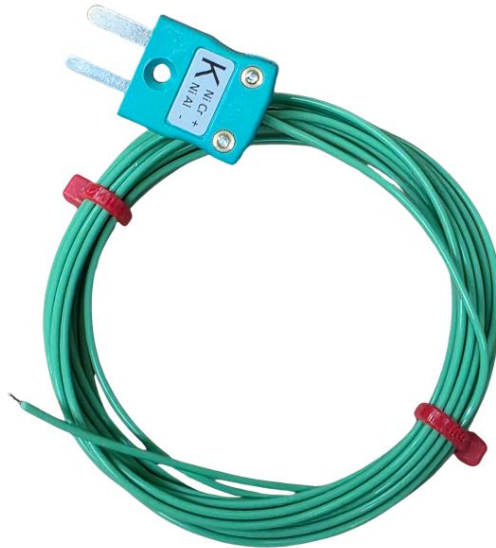

## **PFA Insulated Flat Pair IEC Exposed Junction Thermocouple with Miniature Plug - Type K - 1/0.3mm Strand Size - 5M Length**

Labfacility are the UK's leading manufacturer of Temperature Sensors, Thermocouple Connectors and associated Temperature Instrumentation and stockings of Thermocouple Cables. The Company has been trading since 1971 and is ISO9001 accredited.

## Specifications

<b>Product Code</b>	XE-3487-001
<b>Sensor Type</b>	Fast response, welded exposed junction
<b>Thermocouple Type</b>	K IEC
<b>Cable Connection</b>	Terminated with a miniature flat pin plug
<b>Cable Length</b>	5M
<b>Core / Strands</b>	1/0.3mm
<b>Termination Type</b>	Miniature Plug
<b>Standards Met</b>	(cores & jacket) to IEC-584-3
<b>Insulation Material</b>	Insulation rating: -75°C to 260°C
<b>Series</b>	Exposed Junctions