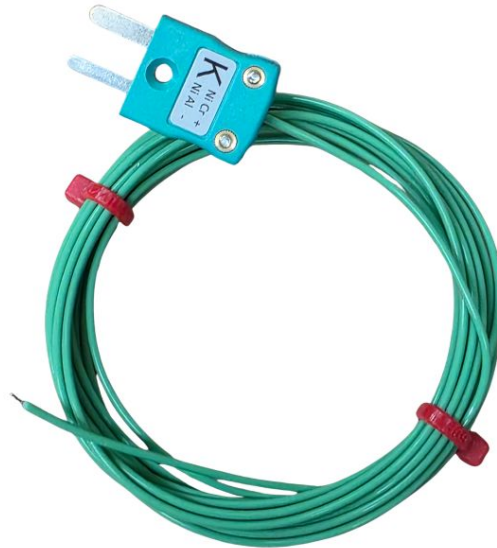

## **PFA Insulated Flat Pair IEC Exposed Junction Thermocouple with Miniature Plug - Type K - 1/0.5mm Strand Size - 1M Length**

Labfacility are the UK's leading manufacturer of Temperature Sensors, Thermocouple Connectors and associated Temperature Instrumentation and stockings of Thermocouple Cables. The Company has been trading since 1971 and is ISO9001 accredited.

## Specifications

<b>Product Code</b>	XE-3488-001
<b>Sensor Type</b>	Fast response, welded exposed junction
<b>Thermocouple Type</b>	K IEC
<b>Cable Connection</b>	Terminated with a miniature flat pin plug
<b>Cable Length</b>	1M
<b>Core / Strands</b>	1/0.3mm
<b>Termination Type</b>	Miniature Plug
<b>Standards Met</b>	(cores & jacket) to IEC-584-3
<b>Insulation Material</b>	Insulation rating: -75°C to 260°C