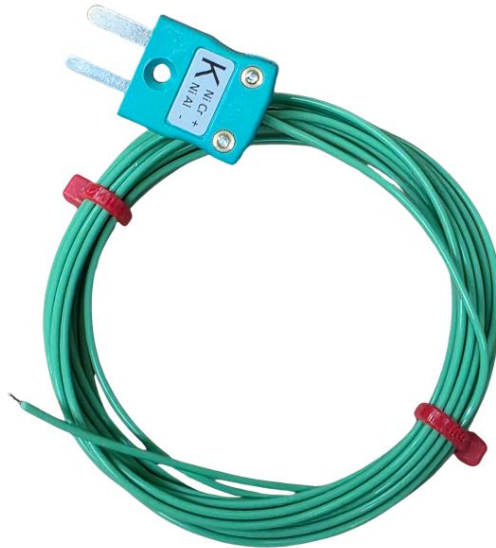

PFA Insulated Flat Pair IEC Exposed Junction Thermocouple with Miniature Plug - Type K - 1/0.5mm Strand Size - 5M Length

Labfacility are the UK's leading manufacturer of Temperature Sensors, Thermocouple Connectors and associated Temperature Instrumentation and stockings of Thermocouple Cables. The Company has been trading since 1971 and is ISO9001 accredited.

Good mechanical strength and flexibility, resistant to oils, acids and other adverse fluids.

Specifications

Specifications

Product Code	XE-3491-001
Sensor Type	Fast response, welded exposed junction
Thermocouple Type	K IEC
Cable Connection	Terminated with a miniature flat pin plug
Cable Length	5M
Core / Strands	1/0.3mm
Termination Type	Miniature Plug
Standards Met	(cores & jacket) to IEC-584-3
Insulation Material	Insulation rating: -75°C to 260°C
Series	Exposed Junctions