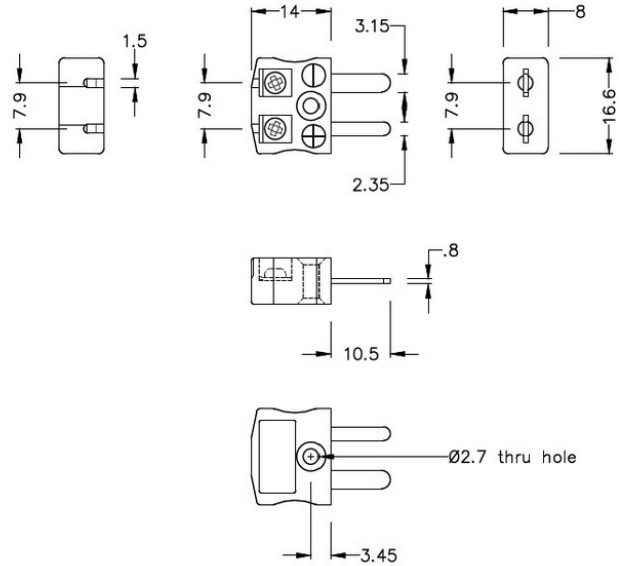

Miniature Quick Wire Connector Thermocouple IM-J-MQ Plug Type J IEC

Miniature in-line Plug - Quick Wire
(dimensions in mm)

General Description Easy jab-in connection for rapid termination.

Thermocouple Type J IEC

Connector Type Quick Wire Plug

Connector Size Miniature

Colour Black

Max. Temperature 220°C

Pins Flat Pins

+Positive Contact Iron

-Negative Contact Copper Nickel

Standards Met BS EN 50212:1997. RoHS