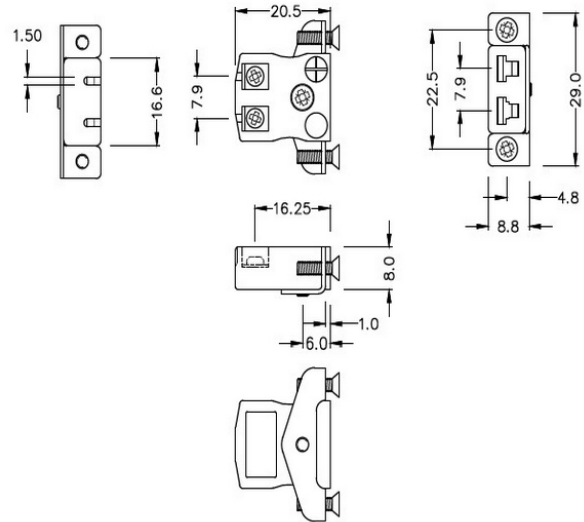

Miniature Quick Wire Thermocouple Connector Panel Mount with Stainless Steel Bracket IM-J-SSPFQ Type J IEC

**Miniature Socket -
Quick Wire with stainless steel mounting bracket**
(dimensions in mm)

General Description	Contacts are polarized to ensure correct connection
Thermocouple Type	J IEC
Connector Type	Quick Wire Socket with SS Bracket
Connector Size	Miniature
Colour	Black
Max. Temperature	220°C
+Positive Contact	Iron
-Negative Contact	Copper Nickel
Standards Met	BS EN 50212:1997. RoHS