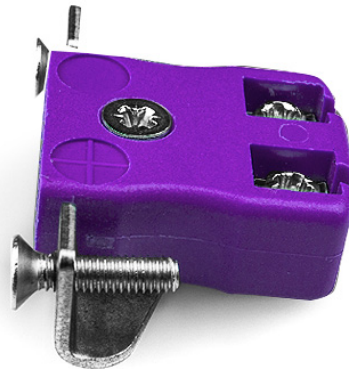

Miniature Quick Wire Thermocouple Connector Panel Mount with Stainless Steel Bracket IM-E-SSPFQ Type E IEC

Miniature Socket -

Quick Wire with stainless steel mounting bracket

(dimensions in mm)

Labfacility are the UK's leading manufacturer of Temperature Sensors, Thermocouple Connectors and associated Temperature Instrumentation and stockings of Thermocouple Cables. The Company has been trading since 1971 and is ISO9001 accredited.

Miniature Quick Wire Thermocouple Connector Panel Mount with Stainless Steel Bracket IM-E-SSPFQ Type E IEC

Miniature size sockets supplied with stainless steel brackets, allows quick, reliable, rugged fitting into panel

Specifications**Specifications**

| | |
|----------------------------|---|
| Product Code | XE-1336-001 |
| General Description | Contacts are polarized to ensure correct connection |
| Thermocouple Type | E IEC |
| Connector Type | Quick Wire Socket with SS Bracket |
| Connector Size | Miniature |
| Colour | Violet |
| Max. Temperature | 220°C |
| +Positive Contact | Nickel Chromium |
| -Negative Contact | Copper Nickel |
| Standards Met | BS EN 50212:1997. RoHS |