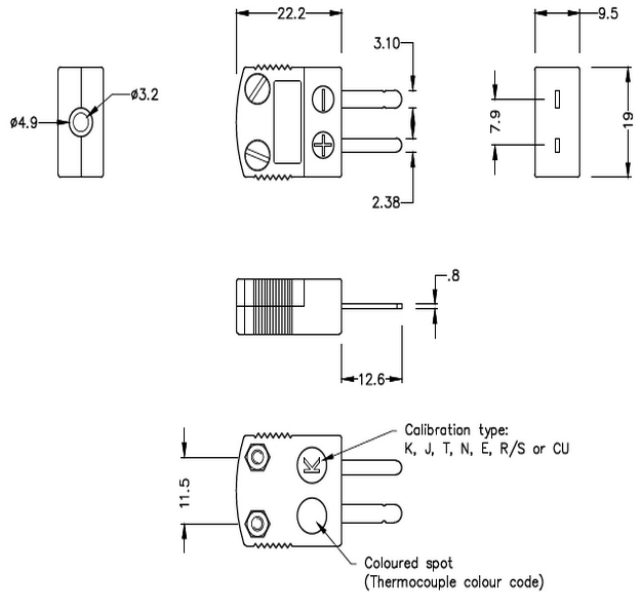

Miniature High-Temperature (650Å°C) Ceramic Thermocouple Plug IM-N-M-HTC Type N IEC

Miniature Hi-Temp Ceramic in-line Plug - HTC
(dimensions in mm)