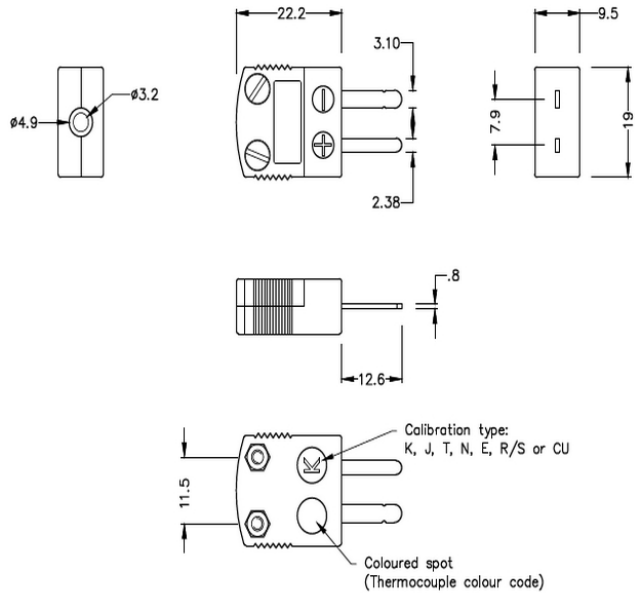

**Miniature High-Temperature (650Å°C) Ceramic Thermocouple Plug IM-E-M-HTC Type E IEC**

**Miniature Hi-Temp Ceramic in-line Plug - HTC**  
(dimensions in mm)