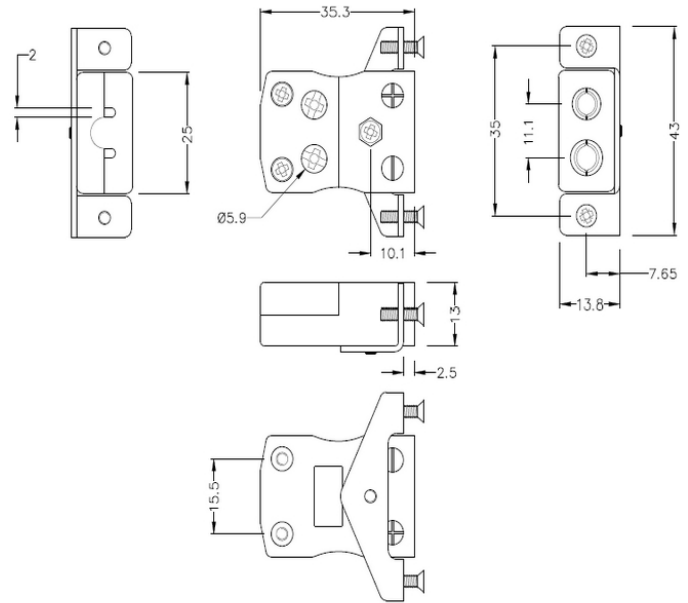

Standard Quick Wire Panel Mount Thermocouple Connector with Stainless Steel Bracket IS-T-SSPFQ Type T IEC

Standard Socket - Quick Wire with stainless steel mounting bracket
(dimensions in mm)

General Description	Easy 'jab-in' connection for rapid termination, just push wire in and tighten screw
Thermocouple Type	T IEC
Connector Type	Quick Wire Socket with SS Bracket
Connector Size	Standard
Colour	Brown
Max. Temperature	220°C
+Positive Contact	Copper
-Negative Contact	Copper Nickel
Standards Met	BS EN 50212:1997. RoHS