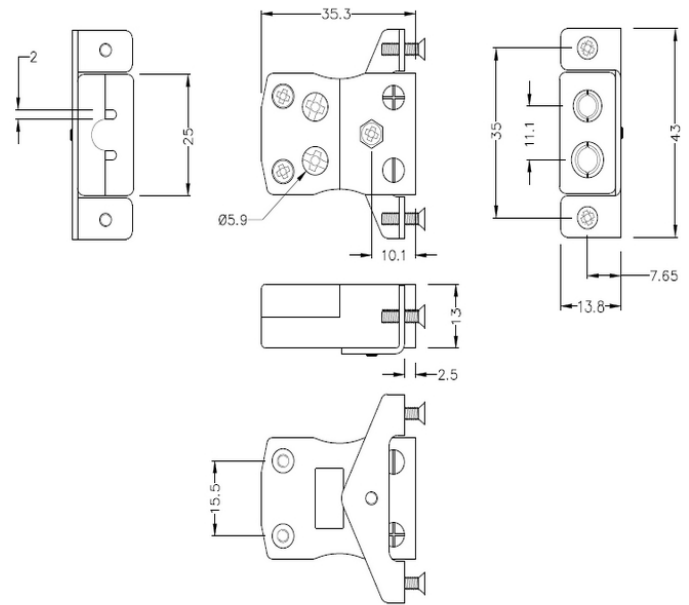

Standard Quick Wire Panel Mount Thermocouple Connector with Stainless Steel Bracket IS-B-SSPFQ Type B IEC

Standard Socket - Quick Wire with stainless steel mounting bracket
(dimensions in mm)

General Description	Easy 'jab-in' connection for rapid termination, just push wire in and tighten screw
Thermocouple Type	B IEC
Connector Type	Quick Wire Socket with SS Bracket
Connector Size	Standard
Colour	Grey
Max. Temperature	220°C
+Positive Contact	Copper
-Negative Contact	Copper
Standards Met	BS EN 50212:1997. RoHS