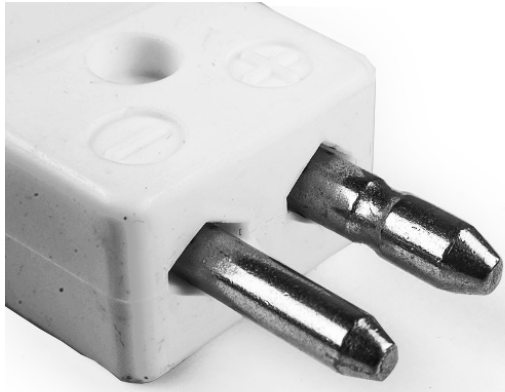

Standard High-Temperature (650°C) Ceramic Thermocouple Plugs IS-T-M-HTC Type T IEC

[Click here to view product](#)

Product Code	XE-1503-001
--------------	-------------