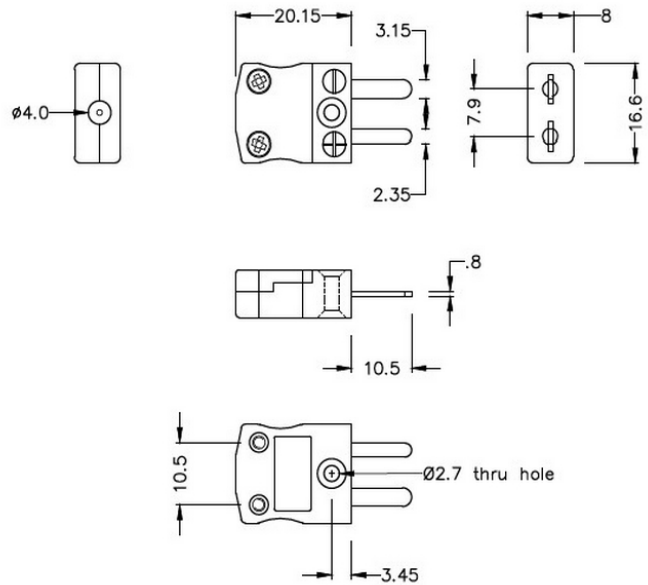

Miniature Thermocouple Connector Plug AM-B-M Type B ANSI

Miniature in-line Plug
(dimensions in mm)

General Description	Ideal for general purpose use. Contacts are polarised to ensure correct connection.
Thermocouple Type	B ANSI
Connector Type	Plug
Connector Size	Miniature
Colour	Grey
Max. Temperature	220°C
Pins	Flat Pins
+Positive Contact	Copper
-Negative Contact	Copper
Standards Met	BS EN 50212:1997. RoHS