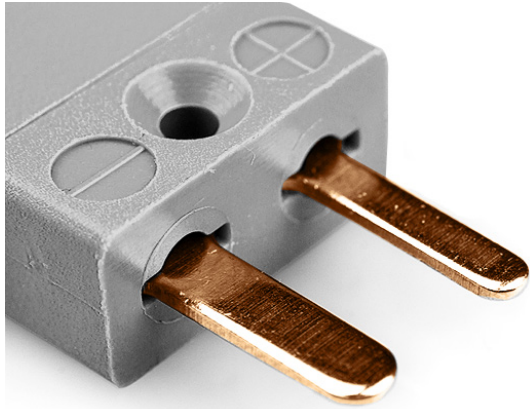

Miniature Thermocouple Connector Plug AM-B-M Type B ANSI

Miniature in-line Plug
(dimensions in mm)

General Description	Ideal for general purpose use. Contacts are polarised to ensure correct connection.
Thermocouple Type	B ANSI
Connector Type	Plug
Connector Size	Miniature
Colour	Grey
Max. Temperature	220°C
Pins	Flat Pins
+Positive Contact	Copper
-Negative Contact	Copper
Standards Met	BS EN 50212:1997. RoHS