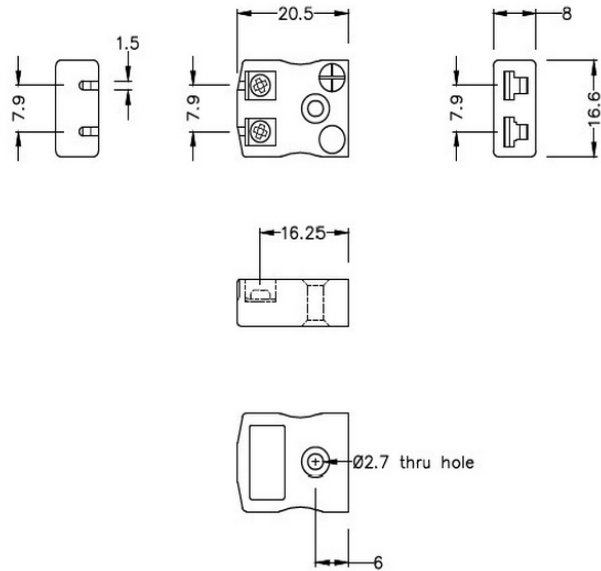

Miniature Quick Wire Thermocouple Connector Socket AM-T-FQ Type T ANSI

Miniature in-line Socket - Quick Wire
(dimensions in mm)

General Description	Easy jab-in connection, just push in wire & tighten screw.
Thermocouple Type	T ANSI
Connector Type	Quick Wire Socket
Connector Size	Miniature
Colour	Blue
Max. Temperature	220°C
+Positive Contact	Copper
-Negative Contact	Copper Nickel
Standards Met	BS EN 50212:1997. RoHS