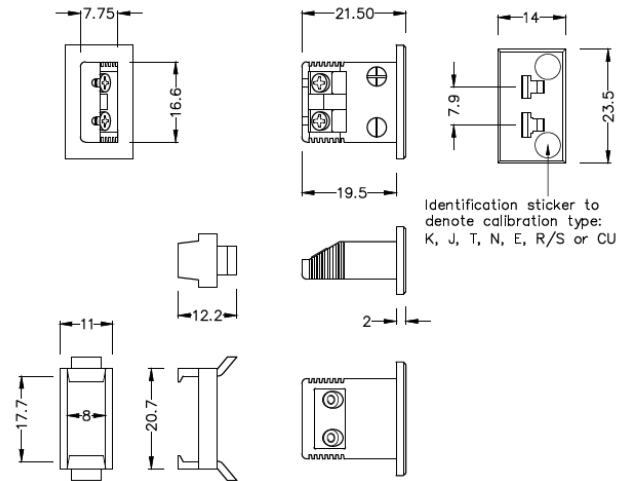

Miniature Rectangular Fascia Socket Thermocouple Connector AM-J-FF Type J ANSI

Miniature Fascia Socket (with nylon mounting clip)
 (dimensions in mm)

| | |
|----------------------------|--|
| General Description | All fascia mounting sockets are polarised by means of unequally sized pins |
| Thermocouple Type | J ANSI |
| Connector Type | Fascia mounting socket |
| Connector Size | Miniature |
| Colour | Black |
| Max. Temperature | 120°C |
| +Positive Contact | Iron |
| -Negative Contact | Copper Nickel |
| Standards Met | BS EN 50212:1997. RoHS |