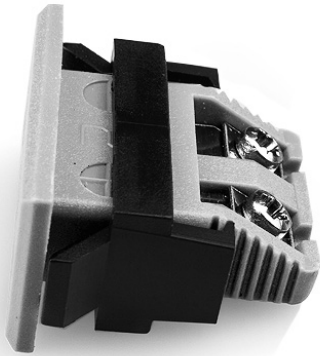

# Miniature Rectangular Fascia Socket Thermocouple Connector AM-B-FF Type B ANSI

**Miniature Fascia Socket (with nylon mounting clip)**  
 (dimensions in mm)

<b>General Description</b>	All fascia mounting sockets are polarised by means of unequally sized pins
<b>Thermocouple Type</b>	B ANSI
<b>Connector Type</b>	Fascia mounting socket
<b>Connector Size</b>	Miniature
<b>Colour</b>	Grey
<b>Max. Temperature</b>	120°C
<b>+Positive Contact</b>	Copper
<b>-Negative Contact</b>	Copper
<b>Standards Met</b>	BS EN 50212:1997. RoHS