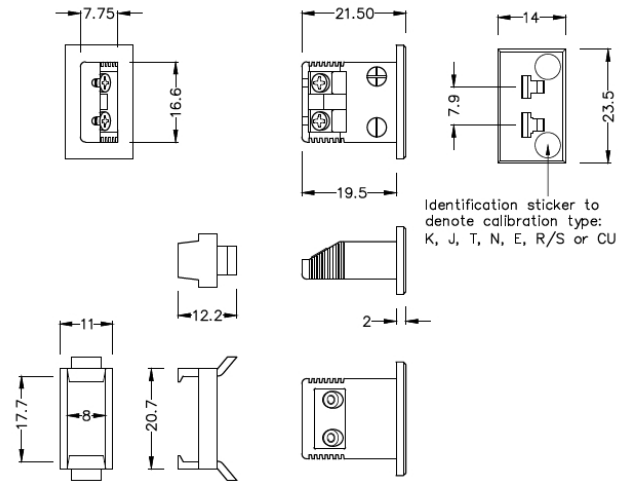

# Miniature Rectangular Fascia Socket Thermocouple Connector AM-B-FF Type B ANSI

**Miniature Fascia Socket (with nylon mounting clip)**  
 (dimensions in mm)

<b>General Description</b>	All fascia mounting sockets are polarised by means of unequally sized pins
<b>Thermocouple Type</b>	B ANSI
<b>Connector Type</b>	Fascia mounting socket
<b>Connector Size</b>	Miniature
<b>Colour</b>	Grey
<b>Max. Temperature</b>	120°C
<b>+Positive Contact</b>	Copper
<b>-Negative Contact</b>	Copper
<b>Standards Met</b>	BS EN 50212:1997. RoHS