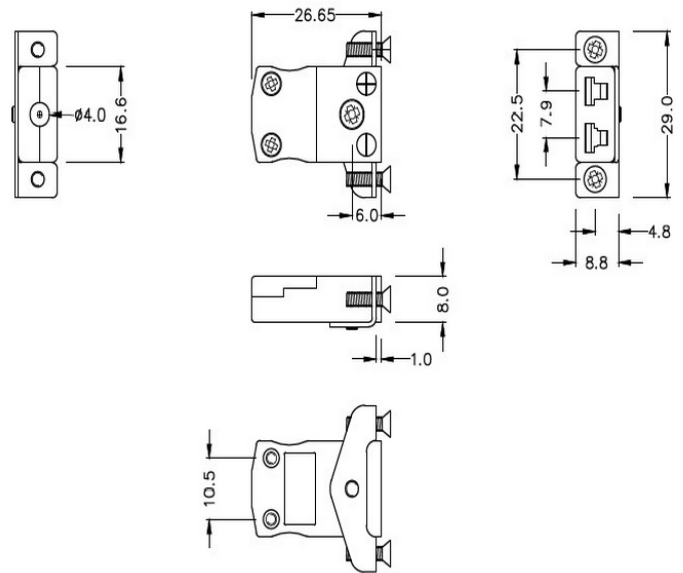

Miniature Panel Mount Thermocouple Connector with Stainless Steel Bracket AM-K-SSPF Type K ANSI

Miniature in-line Socket with stainless steel mounting bracket
 (dimensions in mm)

General Description Fully enclosed terminals with cable port seal

Thermocouple Type K ANSI

Connector Type Socket with SS Bracket

Connector Size Miniature

Colour Yellow

Max. Temperature 220°C

+Positive Contact Nickel Chromium

-Negative Contact Nickel Alloy

Standards Met BS EN 50212:1997. RoHS