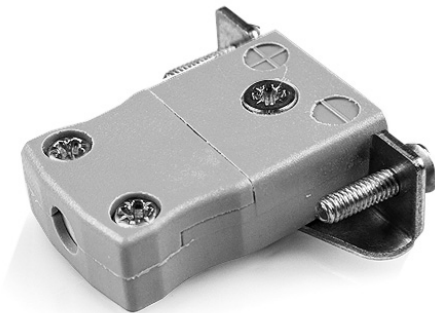

Miniature Panel Mount Thermocouple Connector with Stainless Steel Bracket AM-B-SSPF Type B ANSI

Miniature in-line Socket with stainless steel mounting bracket
 (dimensions in mm)

General Description	Fully enclosed terminals with cable port seal
Thermocouple Type	B ANSI
Connector Type	Socket with SS Bracket
Connector Size	Miniature
Colour	Grey
Max. Temperature	220°C
+Positive Contact	Copper
-Negative Contact	Copper
Standards Met	BS EN 50212:1997. RoHS