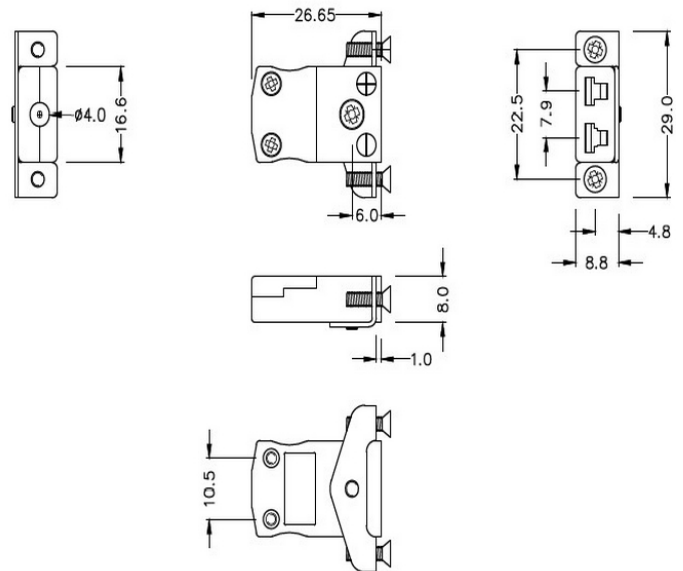

Miniature Panel Mount Thermocouple Connector with Stainless Steel Bracket AM-B-SSPF Type B ANSI

Miniature in-line Socket with stainless steel mounting bracket
 (dimensions in mm)

General Description	Fully enclosed terminals with cable port seal
Thermocouple Type	B ANSI
Connector Type	Socket with SS Bracket
Connector Size	Miniature
Colour	Grey
Max. Temperature	220°C
+Positive Contact	Copper
-Negative Contact	Copper
Standards Met	BS EN 50212:1997. RoHS