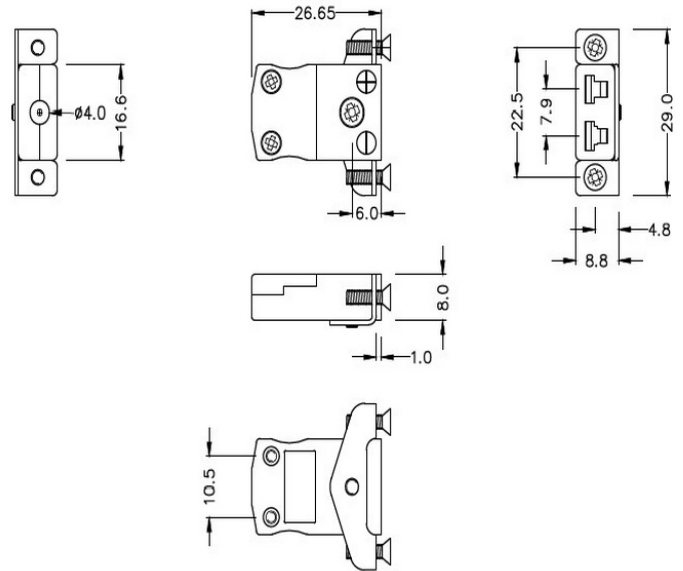

# Miniature Panel Mount Thermocouple Connector with Stainless Steel Bracket AM-E-SSPF Type E ANSI

**Miniature in-line Socket with stainless steel mounting bracket**  
(dimensions in mm)

<b>General Description</b>	Fully enclosed terminals with cable port seal
<b>Thermocouple Type</b>	E ANSI
<b>Connector Type</b>	Socket with SS Bracket
<b>Connector Size</b>	Miniature
<b>Colour</b>	Violet
<b>Max. Temperature</b>	220°C
<b>+Positive Contact</b>	Nickel Chromium
<b>-Negative Contact</b>	Copper Nickel
<b>Standards Met</b>	BS EN 50212:1997. RoHS