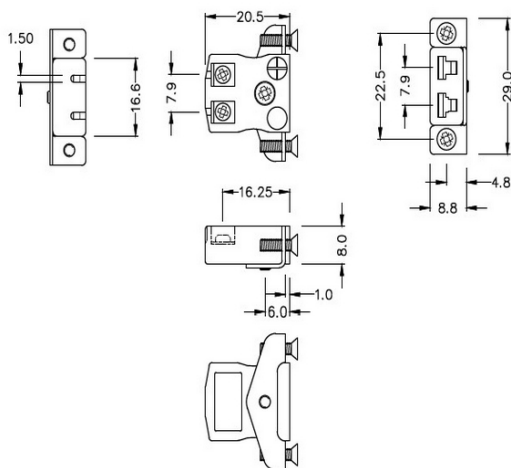

# Miniature Quick Wire Panel Mount Thermocouple Connector Stainless Steel Bracket Type J ANSI

**Miniature Socket -**

**Quick Wire with stainless steel mounting bracket**

(dimensions in mm)

Labfacility are the UK's leading manufacturer of Temperature Sensors, Thermocouple Connectors and associated Temperature Instrumentation and stockings of Thermocouple Cables. The Company has been trading since 1971 and is ISO9001 accredited.

**Miniature Quick Wire Thermocouple Connector Panel Mount with Stainless Steel Bracket AM-J-SSPFQ Type  
J ANSI**

Miniature size sockets supplied with stainless steel brackets, allows quick, reliable, rugged fitting into panel

**Specifications****Specifications**

<b>Product Code</b>	XE-9066-001
<b>General Description</b>	Contacts are polarized to ensure correct connection
<b>Thermocouple Type</b>	J ANSI
<b>Connector Type</b>	Quick Wire Socket with SS Bracket
<b>Connector Size</b>	Miniature
<b>Colour</b>	Black
<b>Max. Temperature</b>	220°C
<b>+Positive Contact</b>	Iron
<b>-Negative Contact</b>	Copper Nickel
<b>Standards Met</b>	BS EN 50212:1997. RoHS