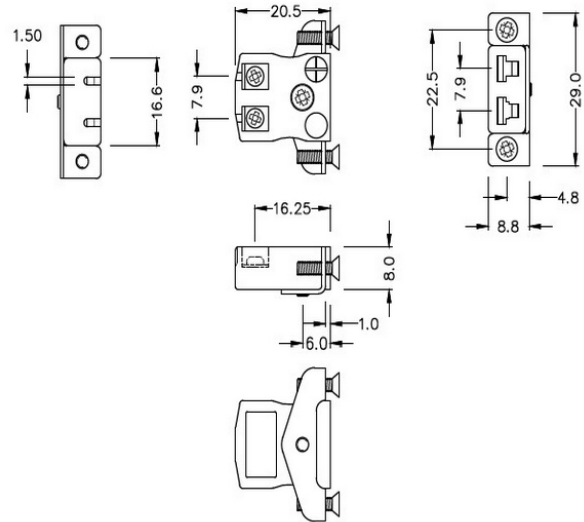

# Miniature Quick Wire Panel Mount Thermocouple Connector Stainless Steel Bracket AM-N-SSPFQ Type N ANSI

**Miniature Socket -  
Quick Wire with stainless steel mounting bracket**  
(dimensions in mm)

<b>General Description</b>	Contacts are polarized to ensure correct connection
<b>Thermocouple Type</b>	N ANSI
<b>Connector Type</b>	Quick Wire Socket with SS Bracket
<b>Connector Size</b>	Miniature
<b>Colour</b>	Orange
<b>Max. Temperature</b>	220°C
<b>+Positive Contact</b>	Nickel / Chromium / Silicon
<b>-Negative Contact</b>	Nickel Silicon
<b>Standards Met</b>	BS EN 50212:1997. RoHS