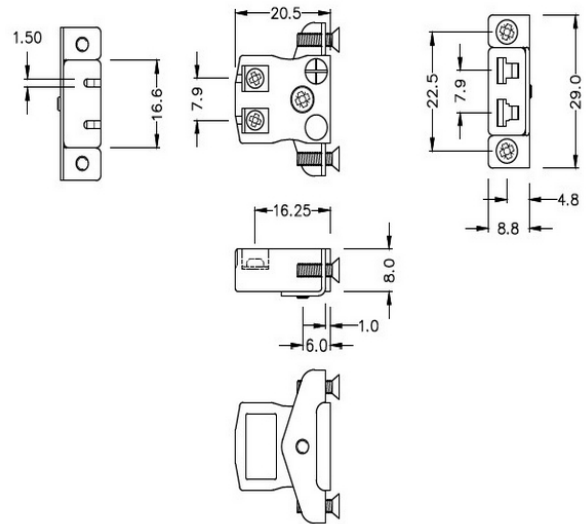

Miniature Quick Wire Panel Mount Thermocouple Connector Stainless Steel Bracket AM-B-SSPFQ Type B ANSI

**Miniature Socket -
Quick Wire with stainless steel mounting bracket**
(dimensions in mm)

General Description Contacts are polarized to ensure correct connection

Thermocouple Type B ANSI

Connector Type Quick Wire Socket with SS Bracket

Connector Size Miniature

Colour Grey

Max. Temperature 220°C

+Positive Contact Copper

-Negative Contact Copper

Standards Met BS EN 50212:1997. RoHS