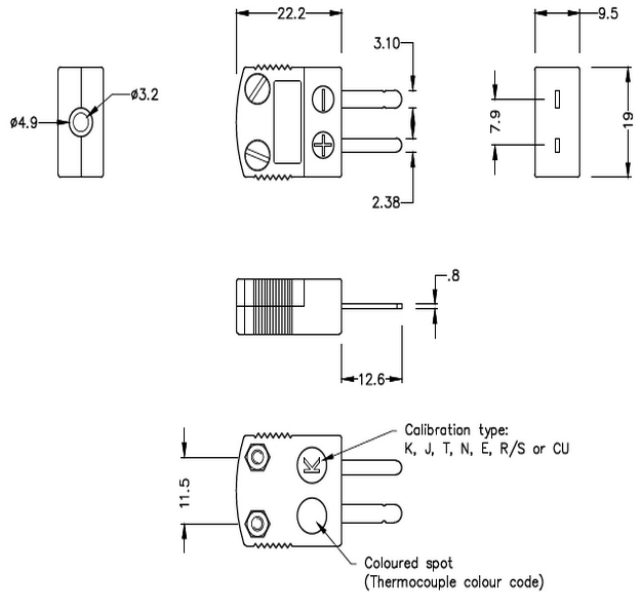

Miniature High-Temperature (650Å°C) Ceramic Thermocouple Plug AM-E-M-HTC Type E ANSI

Miniature Hi-Temp Ceramic in-line Plug - HTC
(dimensions in mm)