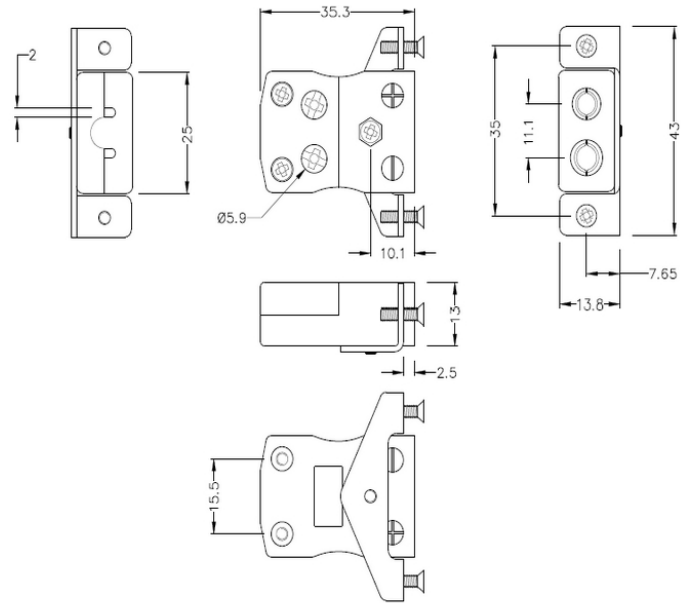

Standard Quick Wire Panel Mount with Stainless Steel Bracket AS-T-SSPFQ Type T ANSI

Standard Socket - Quick Wire with stainless steel mounting bracket
(dimensions in mm)

General Description	Easy 'jab-in' connection for rapid termination, just push wire in and tighten screw
Thermocouple Type	T ANSI
Connector Type	Quick Wire Socket with SS Bracket
Connector Size	Standard
Colour	Blue
Max. Temperature	220°C
+Positive Contact	Copper
-Negative Contact	Copper Nickel
Standards Met	BS EN 50212:1997. RoHS