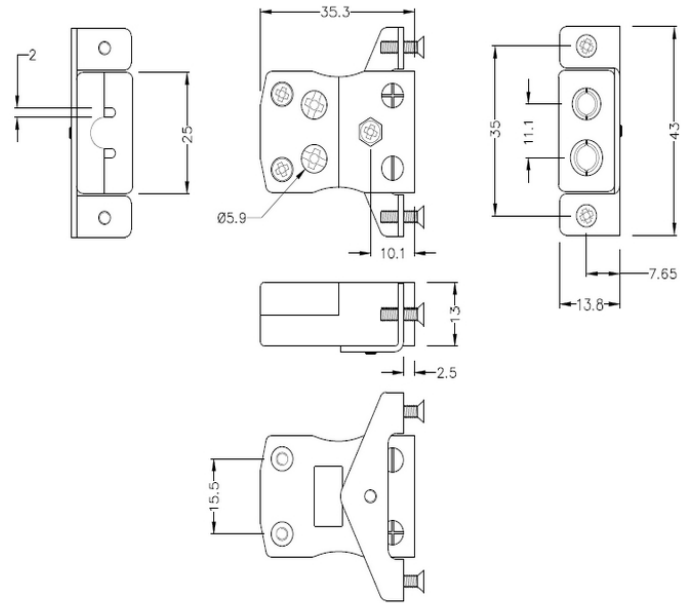

# Standard Quick Wire Panel Mount with Stainless Steel Bracket AS-E-SSPFQ Type E ANSI

**Standard Socket - Quick Wire with stainless steel mounting bracket**  
(dimensions in mm)

<b>General Description</b>	Easy 'jab-in' connection for rapid termination, just push wire in and tighten screw
<b>Thermocouple Type</b>	E ANSI
<b>Connector Type</b>	Quick Wire Socket with SS Bracket
<b>Connector Size</b>	Standard
<b>Colour</b>	Violet
<b>Max. Temperature</b>	220°C
<b>+Positive Contact</b>	Nickel Chromium
<b>-Negative Contact</b>	Copper Nickel
<b>Standards Met</b>	BS EN 50212:1997. RoHS