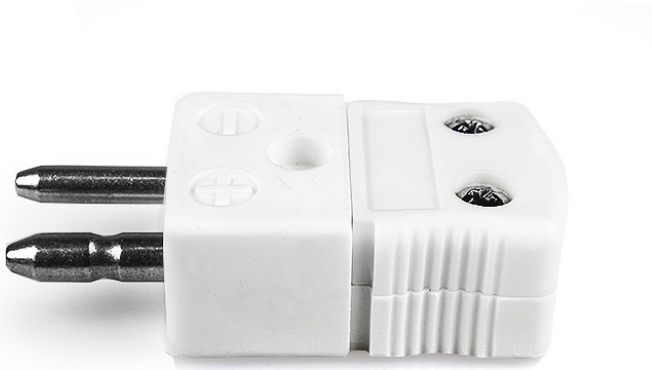

Standard High-Temperature (650°C) Ceramic Thermocouple Plugs Type K ANSI

[Click here to view product](#)

Product Code	XE-1443-001
--------------	-------------