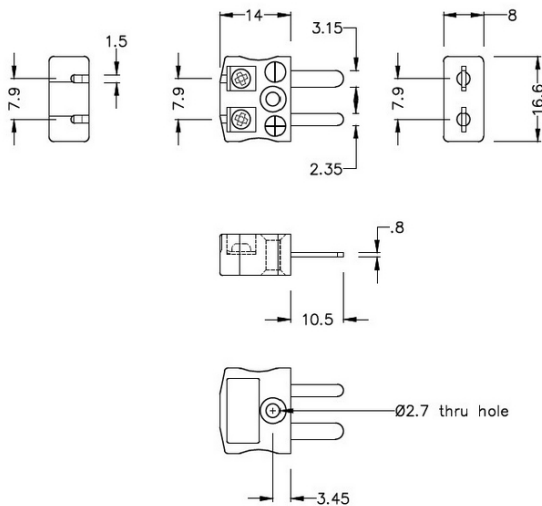

# Miniature Quick Wire Thermocouple Connector Plug JM-T-MQ Type T JIS

**Miniature in-line Plug - Quick Wire**  
(dimensions in mm)

Labfacility are the UK's leading manufacturer of Temperature Sensors, Thermocouple Connectors and associated Temperature Instrumentation and stockings of Thermocouple Cables. The Company has been trading since 1971 and is ISO9001 accredited.

**Miniature Thermocouple Connector Quick Wire Plug JM-T-MQ Type T JIS**

Miniature connector with flat plug pins. Easy jab-in connection for rapid termination. Just push-in wire & tighten screw.

**Specifications****Specifications**

<b>Product Code</b>	XE-9262-001
<b>General Description</b>	Easy jab-in connection for rapid termination.
<b>Thermocouple Type</b>	T JIS
<b>Connector Type</b>	Quick Wire Plug
<b>Connector Size</b>	Miniature
<b>Colour</b>	Brown
<b>Max. Temperature</b>	220°C
<b>Pins</b>	Flat Pins
<b>+Positive Contact</b>	Copper
<b>-Negative Contact</b>	Copper Nickel
<b>Standards Met</b>	BS EN 50212:1997. RoHS