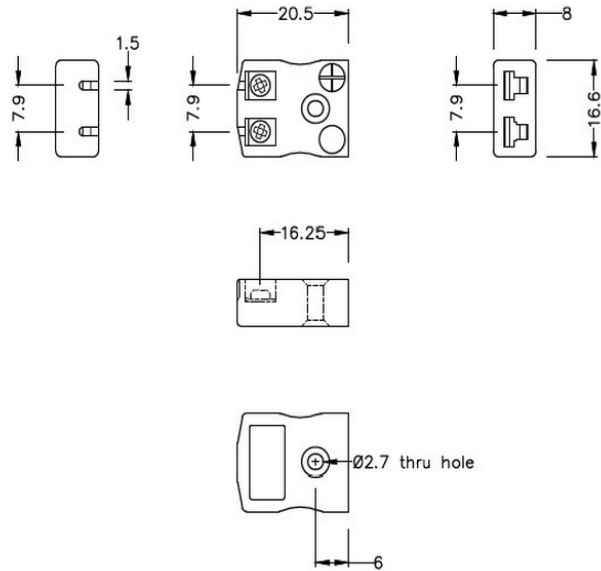

Miniature Quick Wire Thermocouple Connector Socket JM-K-FQ Type K JIS

Miniature in-line Socket - Quick Wire
(dimensions in mm)

General Description Easy jab-in connection, just push in wire & tighten screw.

Thermocouple Type K JIS

Connector Type Quick Wire Socket

Connector Size Miniature

Colour Blue

Max. Temperature 220°C

+Positive Contact Nickel Chromium

-Negative Contact Nickel Alloy

Standards Met BS EN 50212:1997. RoHS