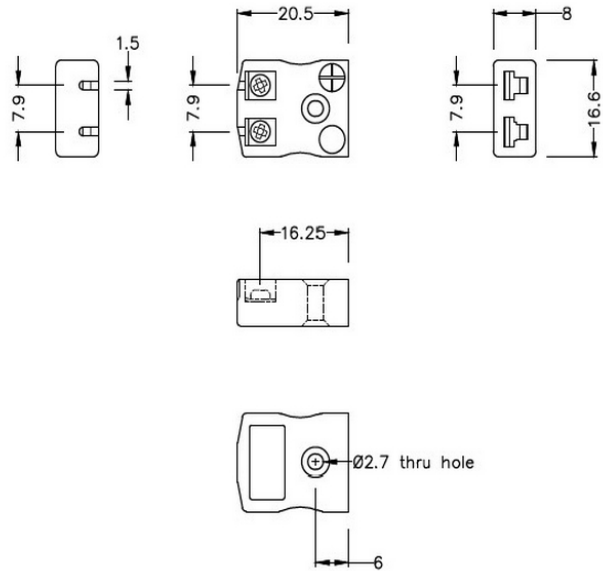

Miniature Quick Wire Thermocouple Connector Socket JM-T-FQ Type T JIS

Miniature in-line Socket - Quick Wire
(dimensions in mm)

General Description	Easy jab-in connection, just push in wire & tighten screw.
Thermocouple Type	T JIS
Connector Type	Quick Wire Socket
Connector Size	Miniature
Colour	Brown
Max. Temperature	220°C
+Positive Contact	Copper
-Negative Contact	Copper Nickel
Standards Met	BS EN 50212:1997. RoHS