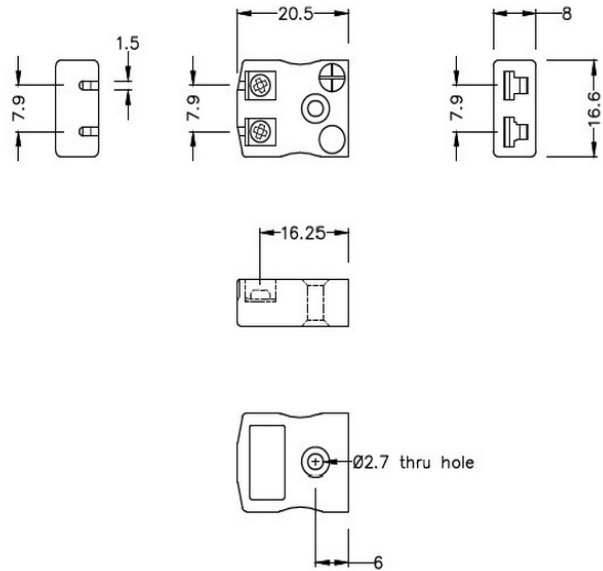

Miniature Quick Wire Thermocouple Connector Socket JM-E-FQ Type E JIS

Miniature in-line Socket - Quick Wire
(dimensions in mm)

General Description Easy jab-in connection, just push in wire & tighten screw.

Thermocouple Type E JIS

Connector Type Quick Wire Socket

Connector Size Miniature

Colour Violet

Max. Temperature 220°C

+Positive Contact Nickel Chromium

-Negative Contact Copper Nickel

Standards Met BS EN 50212:1997. RoHS