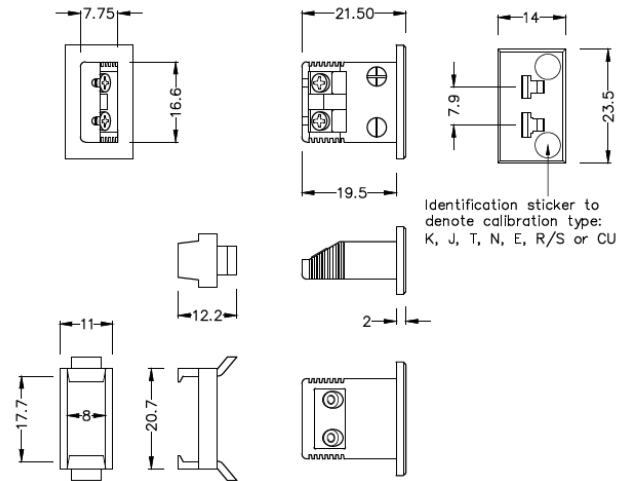

Miniature Rectangular Fascia Socket Thermocouple Connector JM-R/S-FF Type R/S JIS

Miniature Fascia Socket (with nylon mounting clip)
 (dimensions in mm)

General Description	All fascia mounting sockets are polarised by means of unequally sized pins
Thermocouple Type	R/S JIS
Connector Type	Fascia mounting socket
Connector Size	Miniature
Colour	Black
Max. Temperature	120°C
+Positive Contact	Copper
-Negative Contact	Copper Alloy
Standards Met	BS EN 50212:1997. RoHS