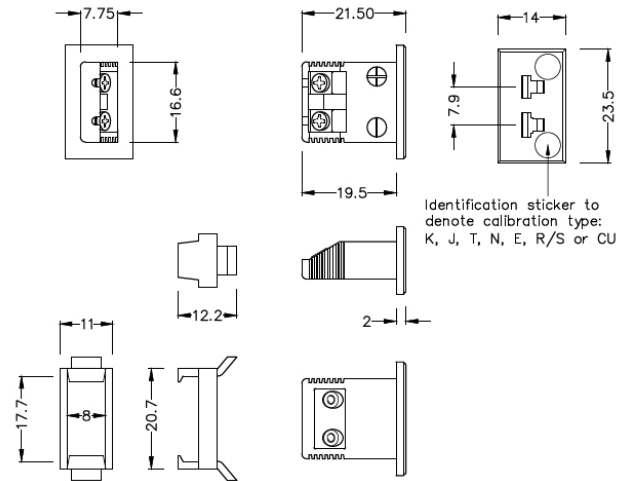

# Miniature Rectangular Fascia Socket Thermocouple Connector JM-B-FF Type B JIS

**Miniature Fascia Socket (with nylon mounting clip)**  
 (dimensions in mm)

<b>General Description</b>	All fascia mounting sockets are polarised by means of unequally sized pins
<b>Thermocouple Type</b>	B JIS
<b>Connector Type</b>	Fascia mounting socket
<b>Connector Size</b>	Miniature
<b>Colour</b>	Grey
<b>Max. Temperature</b>	120°C
<b>+Positive Contact</b>	Copper
<b>-Negative Contact</b>	Copper
<b>Standards Met</b>	BS EN 50212:1997. RoHS