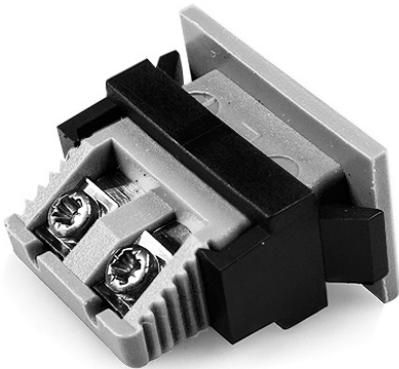

# Miniature Rectangular Fascia Socket Thermocouple Connector JM-B-FF Type B JIS

**Miniature Fascia Socket (with nylon mounting clip)**  
 (dimensions in mm)

<b>General Description</b>	All fascia mounting sockets are polarised by means of unequally sized pins
<b>Thermocouple Type</b>	B JIS
<b>Connector Type</b>	Fascia mounting socket
<b>Connector Size</b>	Miniature
<b>Colour</b>	Grey
<b>Max. Temperature</b>	120°C
<b>+Positive Contact</b>	Copper
<b>-Negative Contact</b>	Copper
<b>Standards Met</b>	BS EN 50212:1997. RoHS