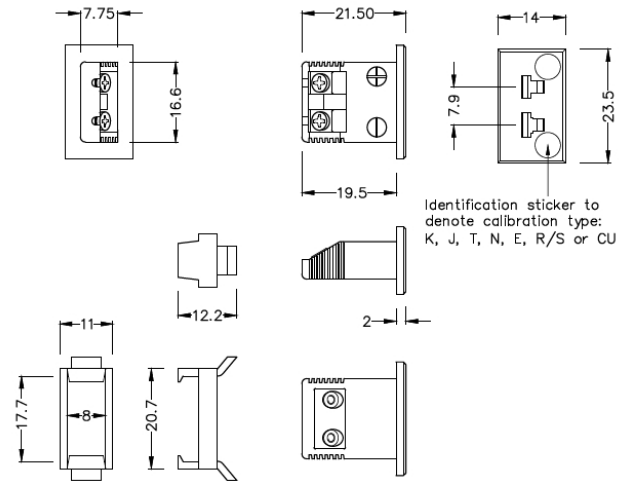

# Miniature Rectangular Fascia Socket Thermocouple Connector JM-E-FF Type E JIS

**Miniature Fascia Socket (with nylon mounting clip)**  
 (dimensions in mm)

<b>General Description</b>	All fascia mounting sockets are polarised by means of unequally sized pins
<b>Thermocouple Type</b>	E JIS
<b>Connector Type</b>	Fascia mounting socket
<b>Connector Size</b>	Miniature
<b>Colour</b>	Violet
<b>Max. Temperature</b>	120°C
<b>+Positive Contact</b>	Nickel Chromium
<b>-Negative Contact</b>	Copper Nickel
<b>Standards Met</b>	BS EN 50212:1997. RoHS