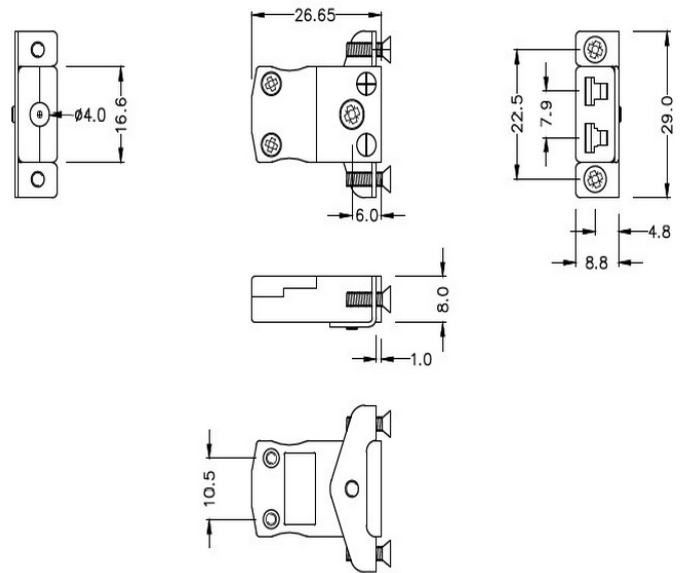

Miniature Panel Mount Thermocouple Connector with Stainless Steel Bracket JM-R/S-SSPF Type R/S JIS

Miniature in-line Socket with stainless steel mounting bracket
 (dimensions in mm)

General Description Fully enclosed terminals with cable port seal

Thermocouple Type R/S JIS

Connector Type Socket with SS Bracket

Connector Size Miniature

Colour Black

Max. Temperature 220°C

+Positive Contact Copper

-Negative Contact Copper Alloy

Standards Met BS EN 50212:1997. RoHS