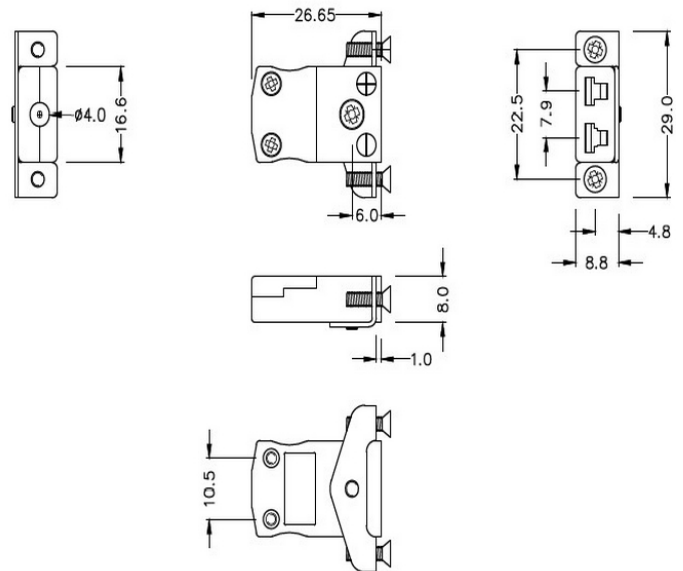

Miniature Panel Mount Thermocouple Connector with Stainless Steel Bracket JM-E-SSPF Type E JIS

Miniature in-line Socket with stainless steel mounting bracket
(dimensions in mm)

General Description Fully enclosed terminals with cable port seal

Thermocouple Type E JIS

Connector Type Socket with SS Bracket

Connector Size Miniature

Colour Violet

Max. Temperature 220°C

+Positive Contact Nickel Chromium

-Negative Contact Copper Nickel

Standards Met BS EN 50212:1997. RoHS