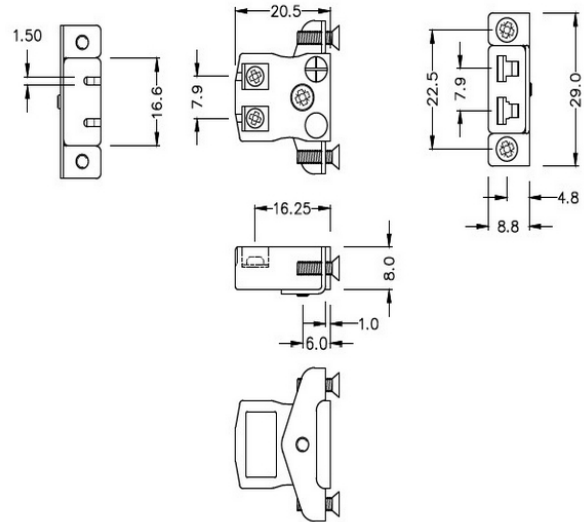

Miniature Quick Wire Panel Mount Thermocouple Connector with Stainless Steel Bracket JM-E-SSPFQ Type E JIS

**Miniature Socket -
Quick Wire with stainless steel mounting bracket**
(dimensions in mm)

General Description Contacts are polarized to ensure correct connection

Thermocouple Type E JIS

Connector Type Quick Wire Socket with SS Bracket

Connector Size Miniature

Colour Violet

Max. Temperature 220°C

+Positive Contact Nickel Chromium

-Negative Contact Copper Nickel

Standards Met BS EN 50212:1997. RoHS