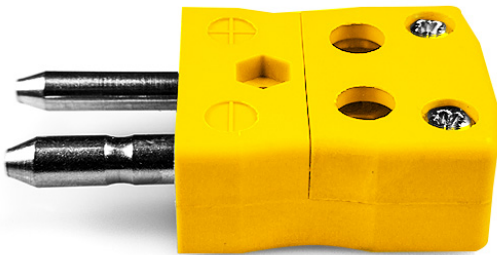

Standard Quick Wire Thermocouple Connector Plug JS-J-MQ Type J JIS

Standard in-line Plug - Quick Wire
 (dimensions in mm)

General Description Easy 'jab-in' connection for rapid termination, contacts are polarised to prevent incorrect connection.

Thermocouple Type	J JIS
Connector Type	Quick Wire Plug
Connector Size	Standard
Colour	Yellow
Max. Temperature	220°C
Pins	Solid Round Pins
+Positive Contact	Iron
-Negative Contact	Copper Nickel
Standards Met	BS EN 50212:1997. RoHS