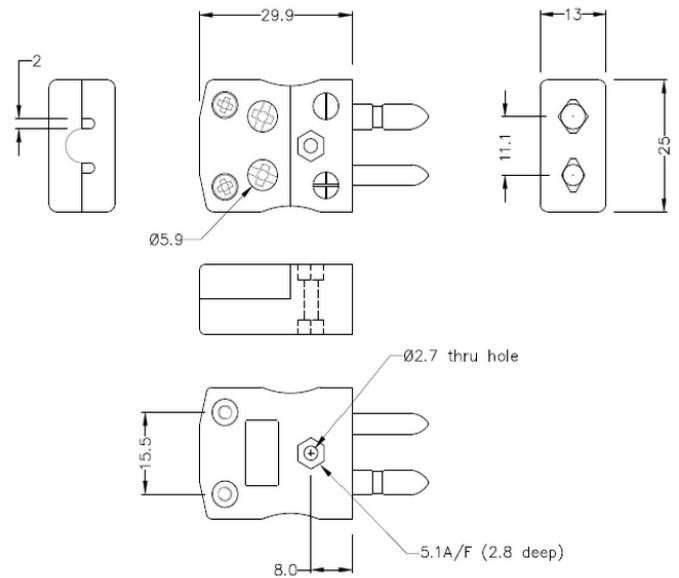

Standard Quick Wire Thermocouple Connector Plug JS-J-MQ Type J JIS

Standard in-line Plug - Quick Wire
 (dimensions in mm)

General Description Easy 'jab-in' connection for rapid termination, contacts are polarised to prevent incorrect connection.

Thermocouple Type	J JIS
Connector Type	Quick Wire Plug
Connector Size	Standard
Colour	Yellow
Max. Temperature	220°C
Pins	Solid Round Pins
+Positive Contact	Iron
-Negative Contact	Copper Nickel
Standards Met	BS EN 50212:1997. RoHS