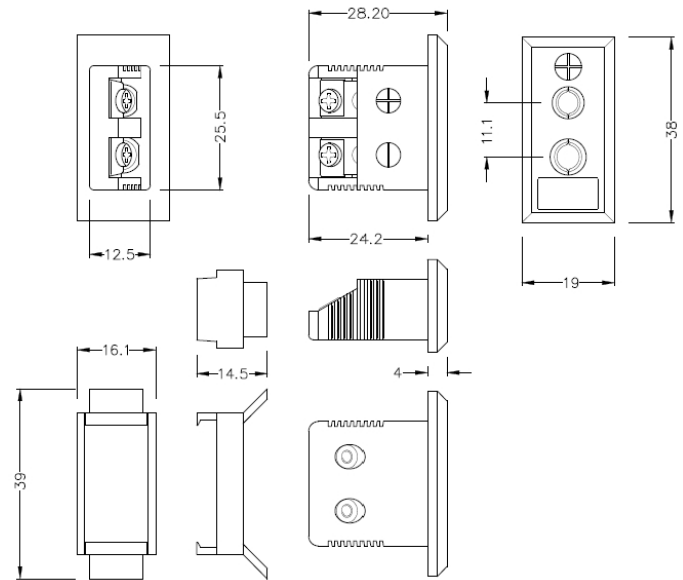

Standard Rectangular Fascia Thermocouple Connector Socket JS-E-FF Type E JIS

Standard Fascia Socket (with nylon mounting clip)
 (dimensions in mm)

General Description	Accepts standard round pin plug connector. Nylon clip for quick, simple fixing to
Thermocouple Type	E JIS
Connector Type	Fascia Mounting Socket
Connector Size	Standard
Colour	Violet
Max. Temperature	220°C
+Positive Contact	Nickel Chromium
-Negative Contact	Copper Nickel
Standards Met	BS EN 50212:1997. RoHS