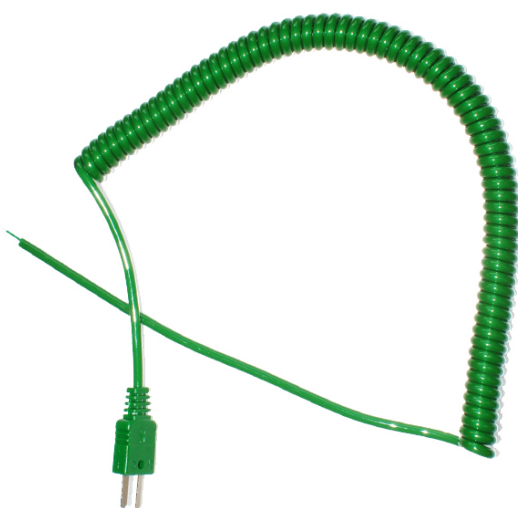

Type K Retractable Curly Thermocouple Lead (IEC)

XE-7030-001

TYPE-K (IEC)

XE-7030-001

TYPE-K (IEC)

XE-7030-001

TYPE-K (IEC)

Labfacility are the UK's leading manufacturer of Temperature Sensors, Thermocouple Connectors and associated Temperature Instrumentation and stockings of Thermocouple Cables. The Company has been trading since 1971 and is ISO9001 accredited.

Available in type K

Colour coded to IEC

2 Metres in length when fully extended

Terminated with a fitted miniature plug

Polyurethane outer

Specifications

| | |
|--------------------------|---|
| Product Code | XE-7030-001 |
| Cable Length | 2M fully extended |
| Cable Type | Polyurethane outer |
| Connector Type | Thermocouple Plug |
| Connector Size | Miniature |
| Colour | Green |
| Standards Met | Colour code (cores & jacket) to IEC-584-3 |
| Thermocouple Type | K |
| Termination Type | Miniature Thermocouple Plug |